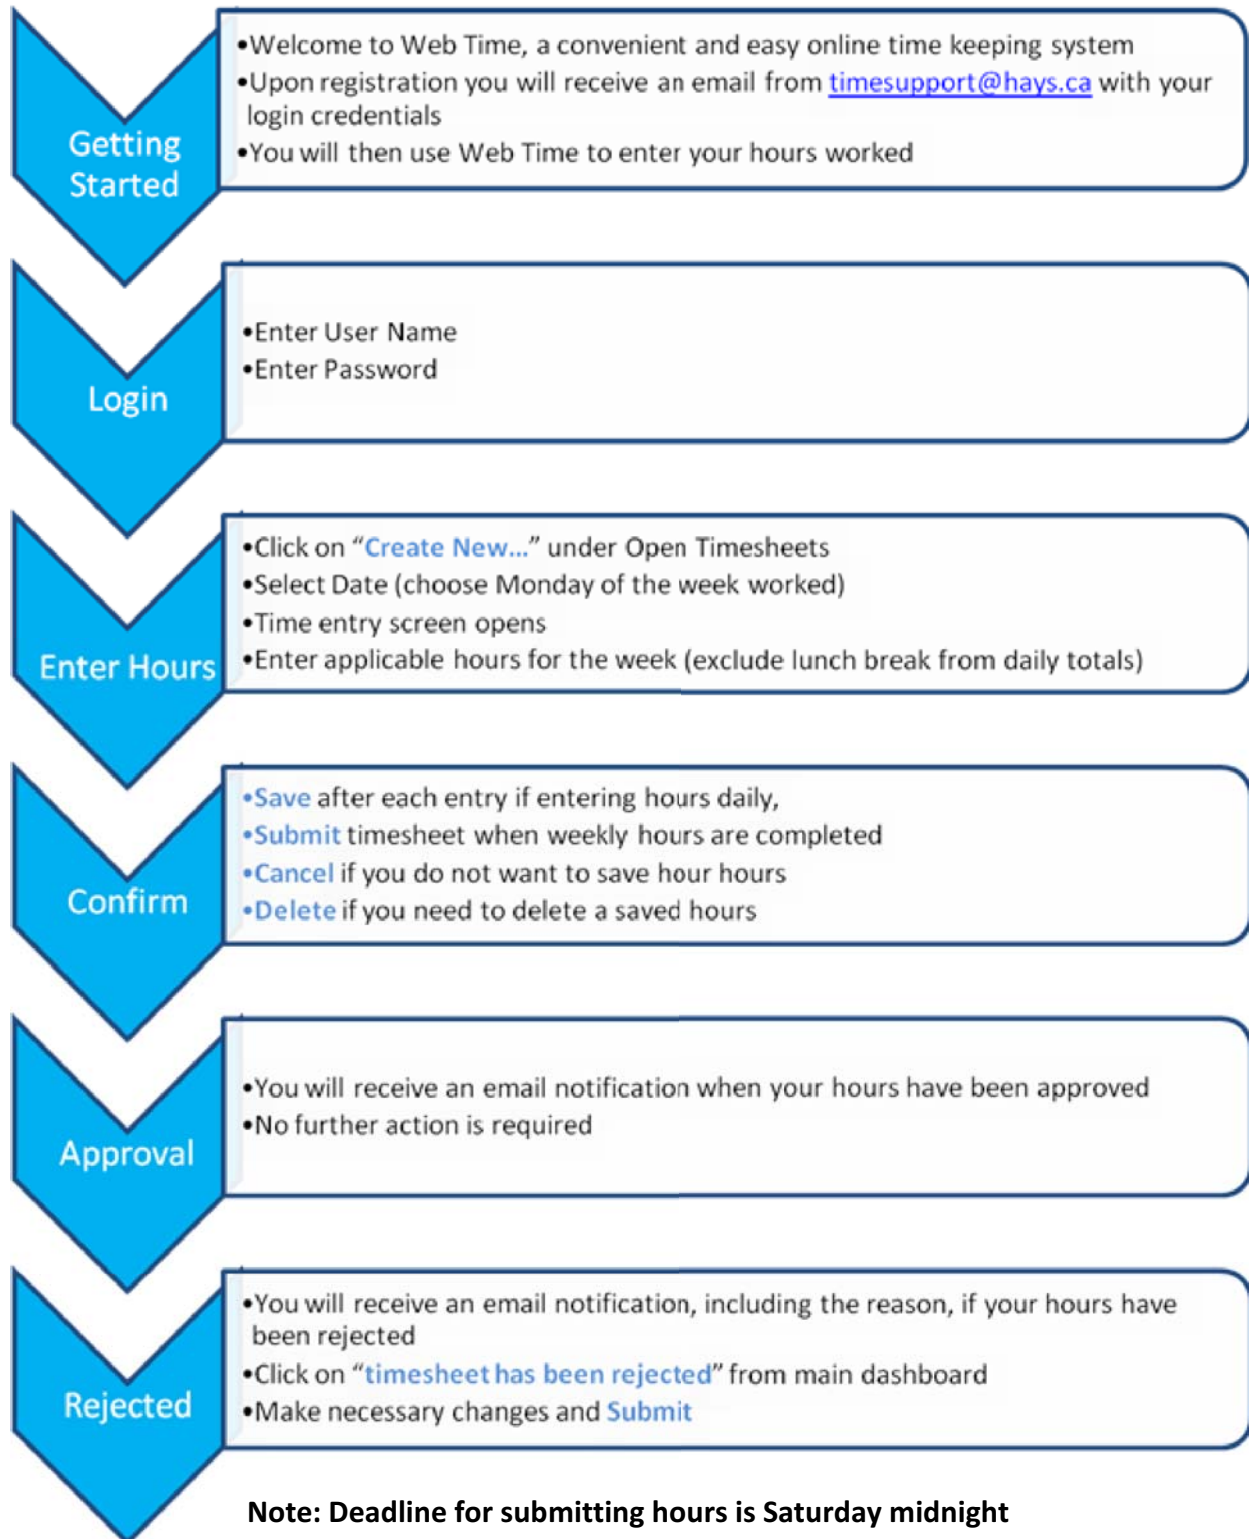

Web Time Assignment Worker Quick Reference

Questions? Email us at timesupport@hays.ca or
Call 416 367 4297 x757 or Tolls Free 1 866 420 4297 x757